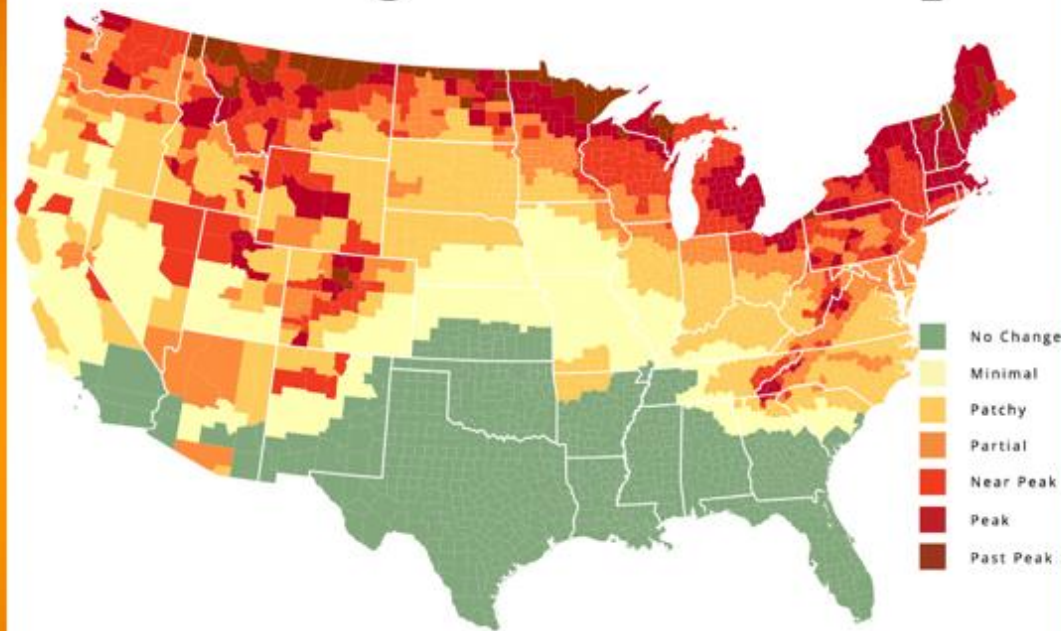

The Maple Lake Flyer

July 2024

September 24, 1951 - June 23, 2024

The Maple Lake Flyer

August 2024

Wowzers!

The Maple Lake Flyer

September 2024

BORN TO FLY

The Maple Lake Flyer

October 2024

Fall Foliage Prediction Map

(Click Image)

Fall Foliage Prediction Map

The 2024 Fall Foliage Map is the ultimate visual planning guide to the annual progressive changing of the leaves. While no tool can be 100% accurate, this tool is meant to help travelers better time their trips to have the best opportunity of catching peak color each year.