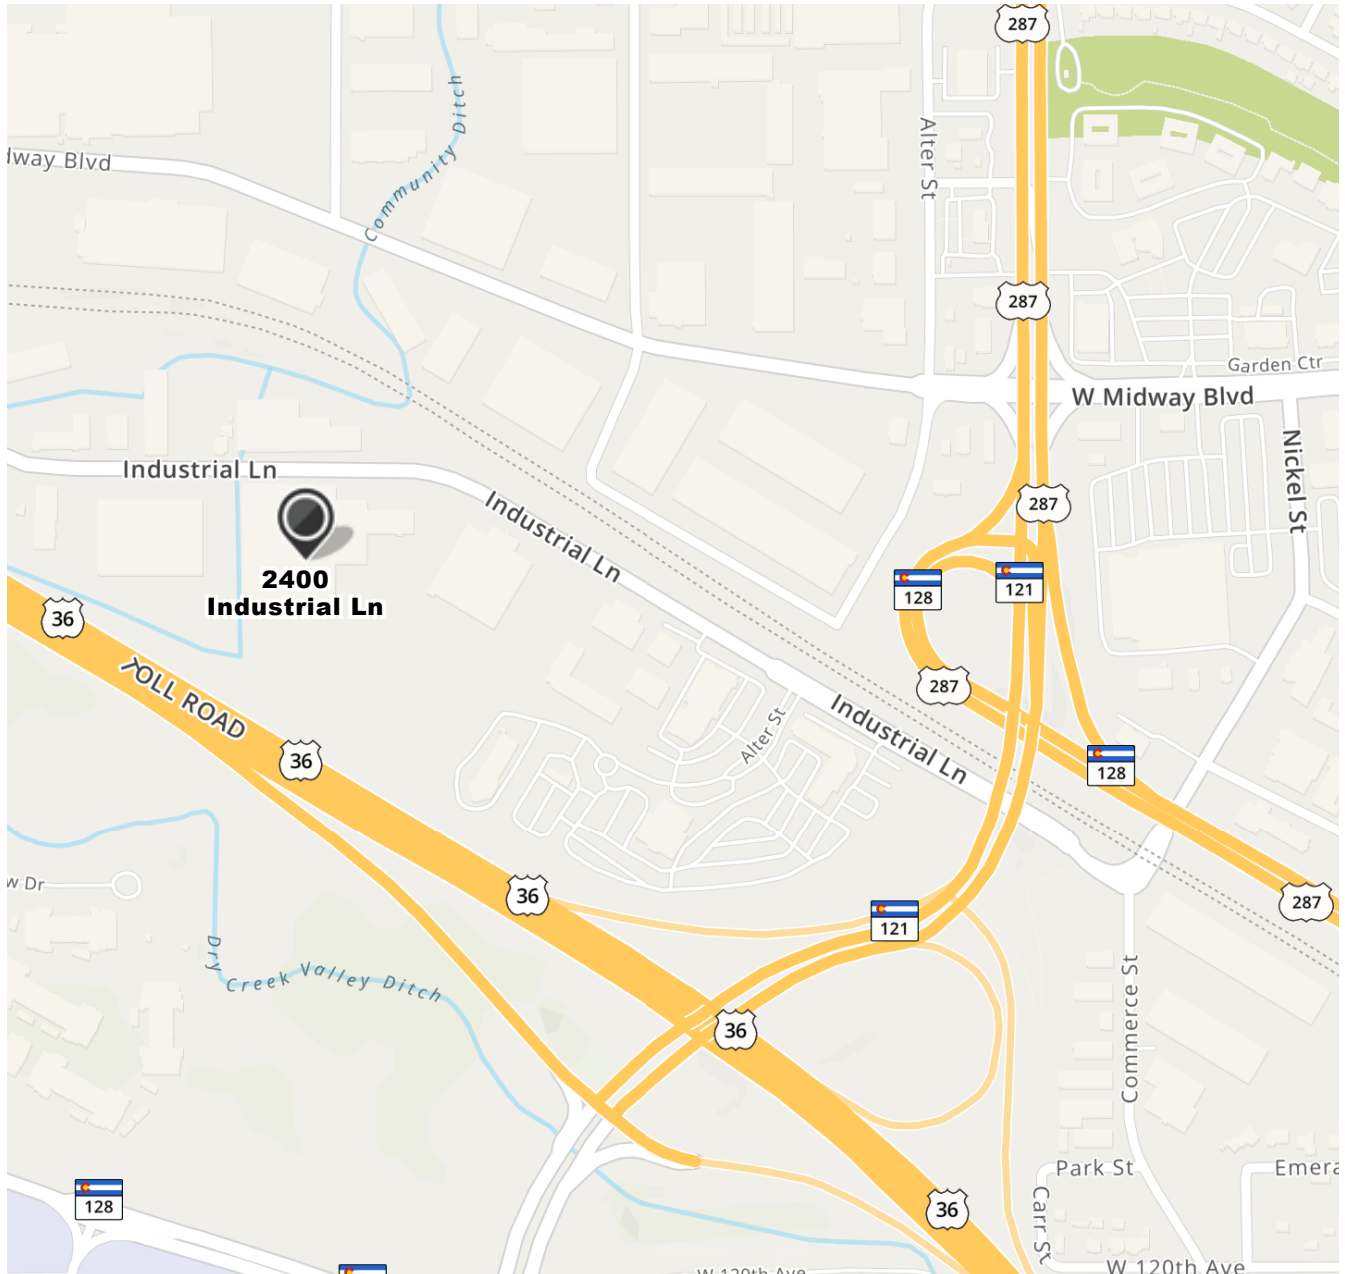

2400 Industrial Ln

Broomfield | CO 80020-1614

VMC Club Meeting location

2400 Industrial Lane Broomfield, CO 80020

Drive around to the back SW corner of the building.
Look for the large, orange "Industrial Lane" banner next to loading dock door 3. Enter at the top of the stairs.