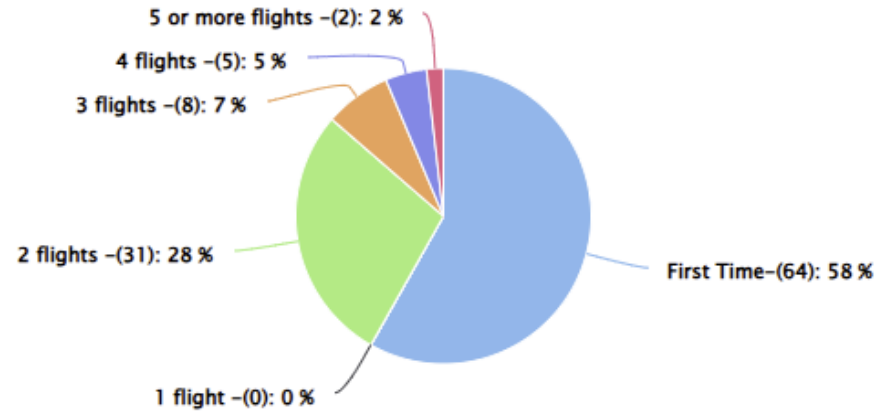

EAA 326 Young Eagles Day – June 22, 2024

2024 Young Eagles Event - June 22, 2024							
Pilot Number	Pilot Name	EAA #	Aircraft Type	# of Flights	# of Young Eagles	Pre-Registered	Walk up Registrations
1	Tom Brown	185823	C 177RG	5	13	12	1
2	Brian Funk	1116894	C172	6	17	17	0
7	James Van Ness	1069669	C182G	5	13	11	2
8	Michael Latta	334102	C180	6	14	14	0
9	Bruce Finney	687898	Thorp T-18	6	6	6	0
10	Darin Anderson	1108493	RV-10	5	15	14	1
13	Nick Meyer	1044695	C182G	2	6	6	0
18	Fenton (Jim) Earl	1590665	C172N	5	14	14	0
19	Kim Kunes	1586447	C182	4	11	11	0
	Brice Johnson	419629	RV-9A	5	5	5	0
			TOTALS	49	114	110	4

# Preregistered on 6/22	134
# Cancellations prior to 6/22	27
Total registrations	161
% of no shows on 6/22	18%

EAA 326 Young Eagles Day – June 22, 2024

Y.E. flown today by age and gender

of previous Young Eagle flights