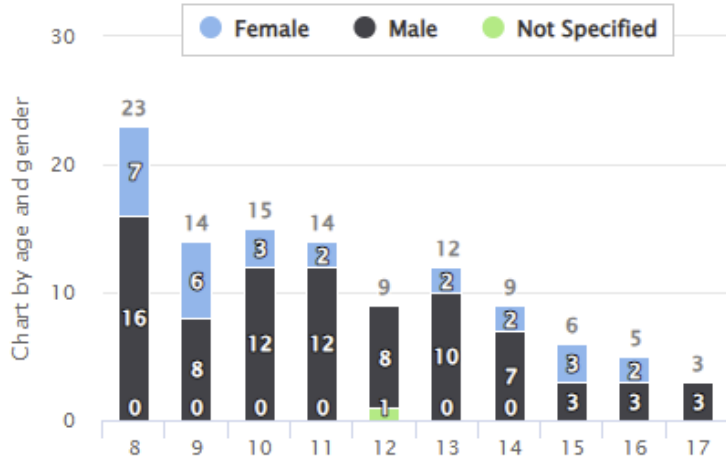

EAA 326 Young Eagles Day – June 22, 2024

2024 Young Eagles Event - June 22, 2024							
Pilot Number	Pilot Name	EAA #	Aircraft Type	# of Flights	# of Young Eagles	Pre-Registered	Walk up Registrations
1	Tom Brown	185823	C 177RG	5	13	12	1
2	Brian Funk	1116894	C172	6	17	17	0
7	James Van Ness	1069669	C182G	5	13	11	2
8	Michael Latta	334102	C180	6	14	14	0
9	Bruce Finney	687898	Thorp T-18	6	6	6	0
10	Darin Anderson	1108493	RV-10	5	15	14	1
13	Nick Meyer	1044695	C182G	2	6	6	0
18	Fenton (Jim) Earl	1590665	C172N	5	14	14	0
19	Kim Kunes	1586447	C182	4	11	11	0
	Brice Johnson	419629	RV-9A	5	5	5	0
			TOTALS	49	114	110	4

# Preregistered on 6/22	134
# Cancellations prior to 6/22	27
Total registrations	161
% of no shows on 6/22	18%

EAA 326 Young Eagles Day – June 22, 2024

Y.E. flown today by age and gender

of previous Young Eagle flights