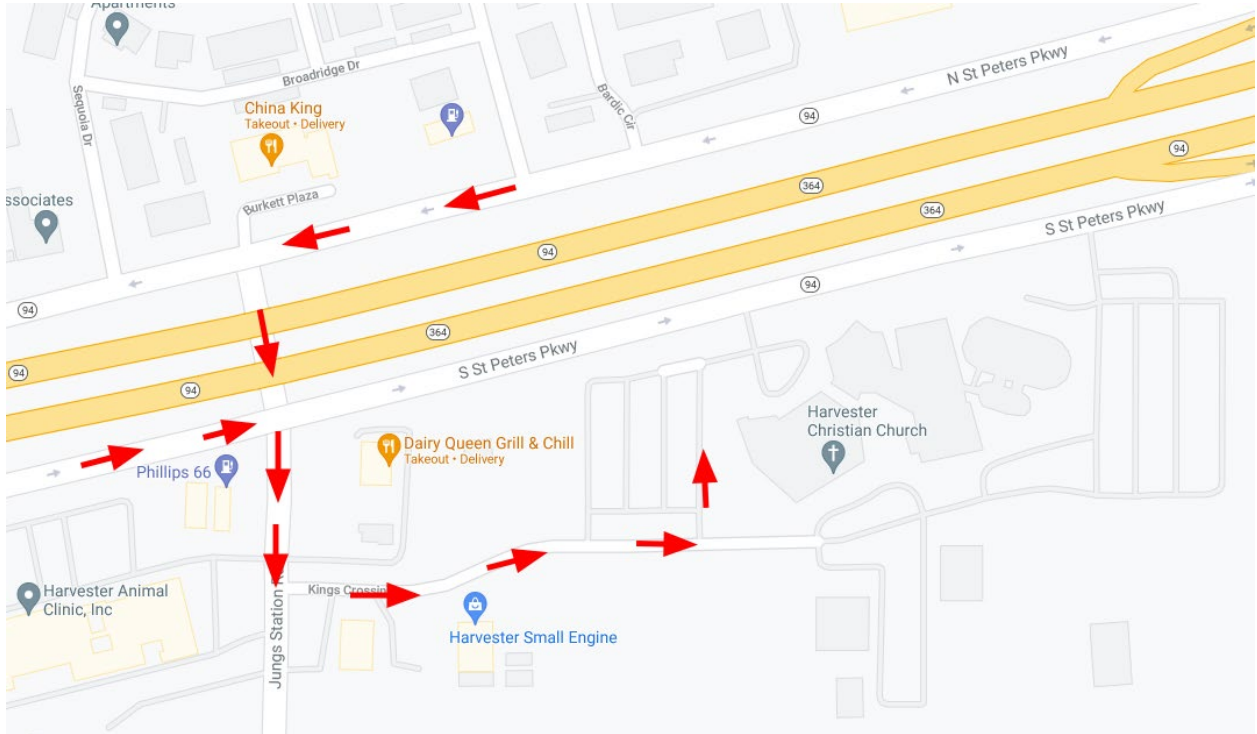

Directions to Gale Derosier's Memorial Service

1a) From N. St. Peters Pkwy/Highway 94 turn LEFT on Jung Station Road South.

OR

1b) From S. St. Peter Pkwy/Hwy 94, turn RIGHT on Jung Station Road South.

2) Turn LEFT on Kings Crossing Road (Before Roberts Automotive on the Left).

3) Turn LEFT into the Church parking lot.

4) Follow the FUNERAL signs to the Chapel.

5) Up the stairs on the LEFT side of the parking lot.